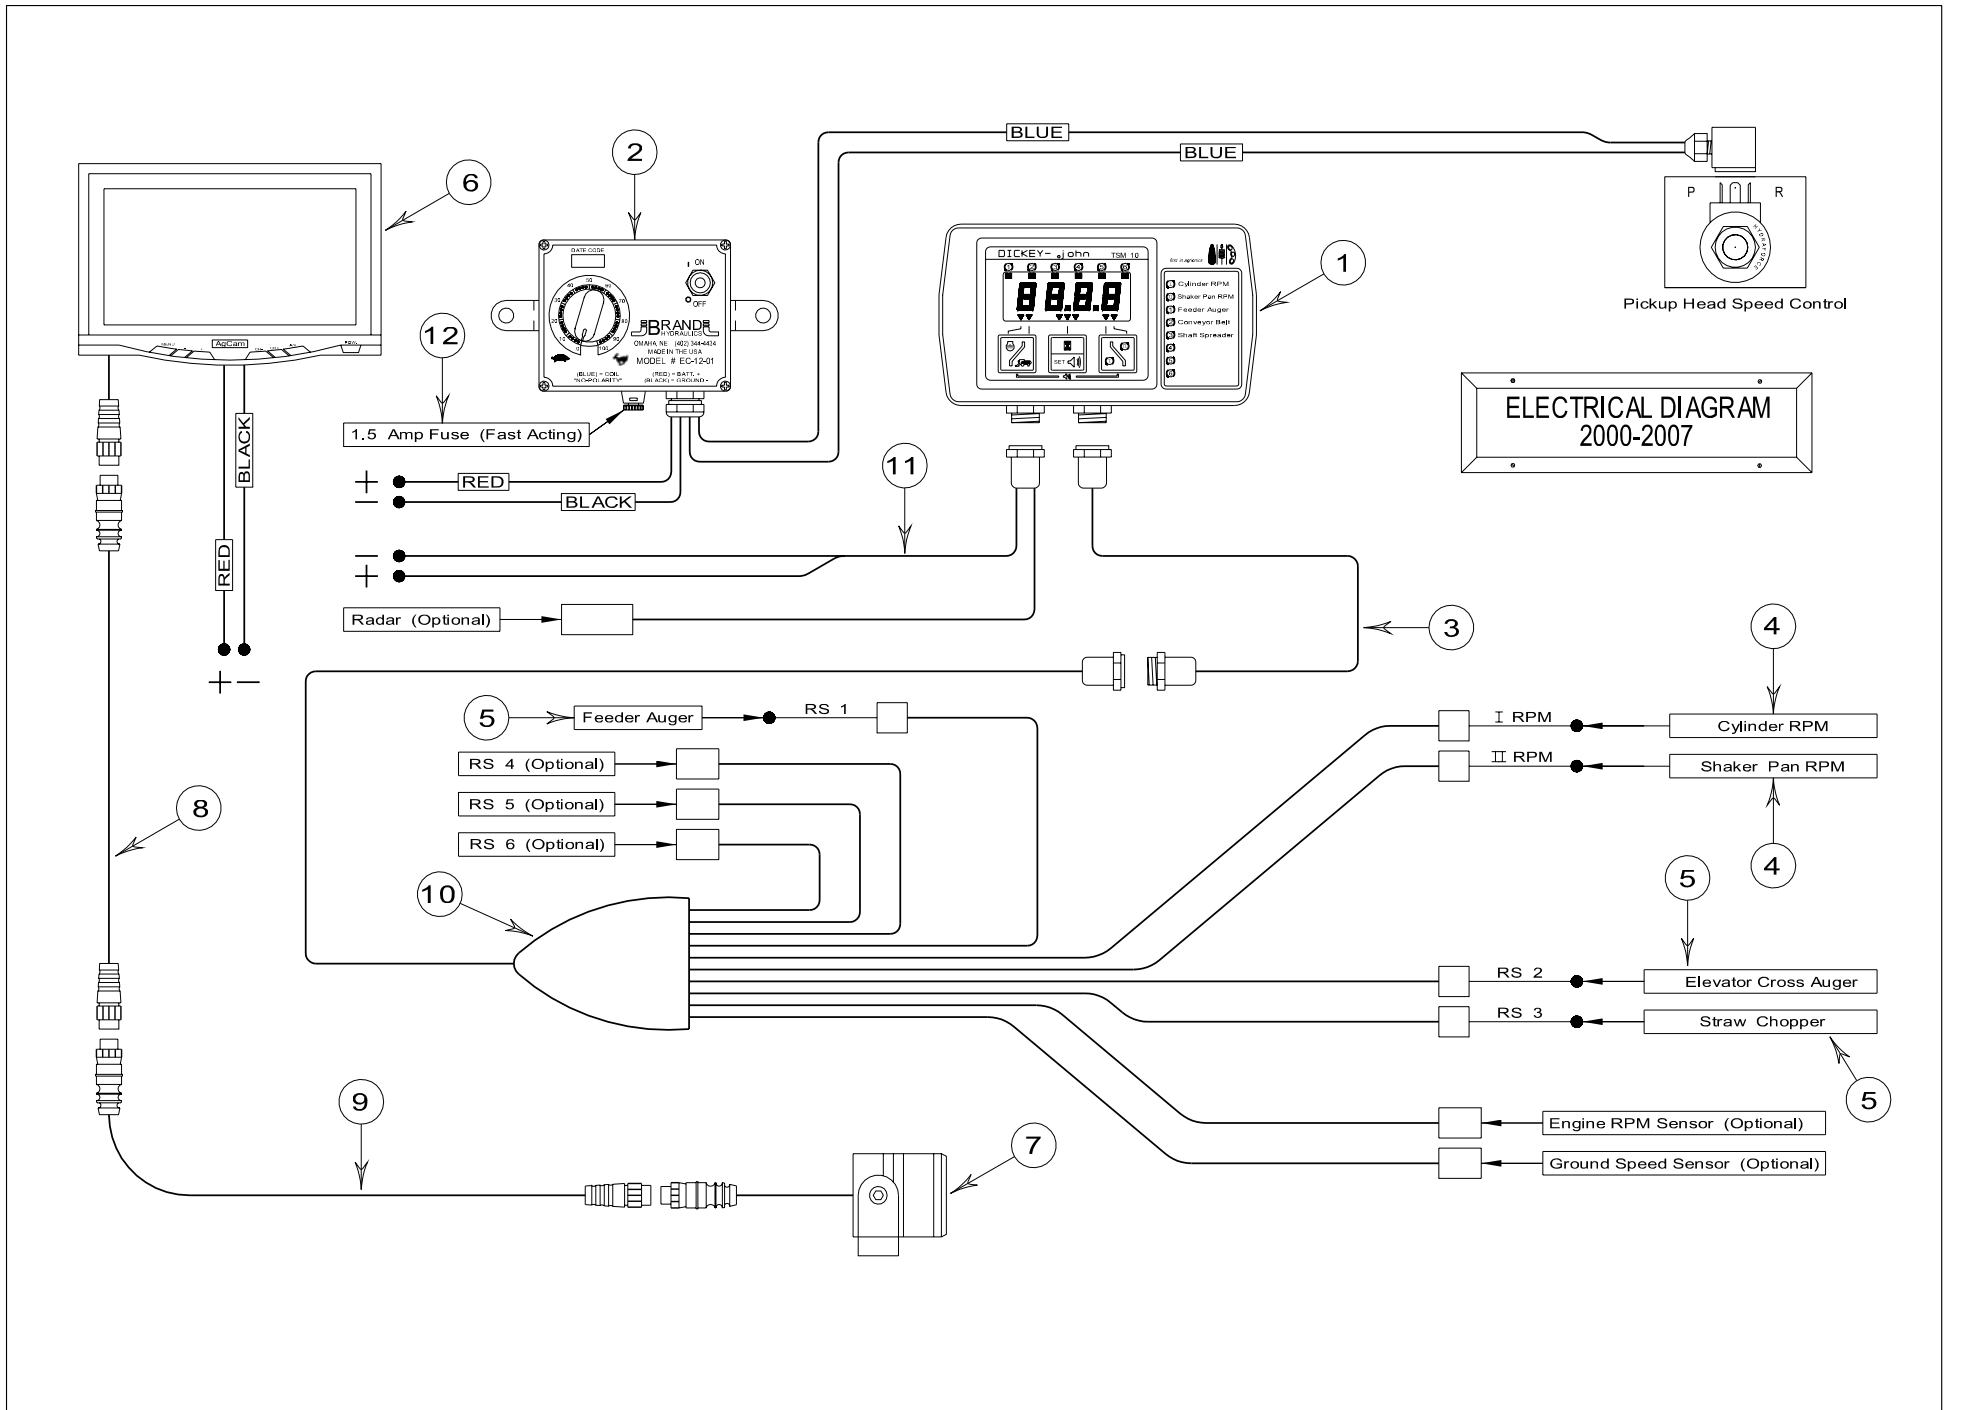

# Double Master Plus Combine

**Electrical Systems**

**Section 11**

---

Electrical Systems (2000 – 2007) .....	2-3
Electrical Systems (2008 – 2014) .....	4-5
Electrical Systems (2015 – Present) .....	6-7

Return to this page by clicking the upper right corner of any page in this section.

### Parts List

<u>Item No.</u>	<u>Part No.</u>	<u>Qty</u>	<u>Description</u>
1.	113031	1	Dickey-john TSM-10 monitor
2.	103107	1	Electric speed control box
3.	105000	1	Extension cable Dickey-john (SP & SP2 models)
4.	119172	2	Speed Sensor, Dickey-john
5.	119171	3	Motion Sensor, Dickey-john
6.	113059		Monitor 7" AgCam
7.	103186		Camera, AgCam (with out cables)
7a.	103164		Camera, AgCam (with cables)
8.	103163		20' camera cable, Ag cam
9.	103162		60' camera cable, Ag cam
10.	108214		Dickey-john wiring harness
11.	116032		Dickey-john power cord
12.	106047		Fuse
	103132		Ag cam kit (includes items 6, 7, 8 & 9)

### Parts List

<u>Item No.</u>	<u>Part No.</u>	<u>Description</u>
1.	113050	Touch Screen Monitor (2008 – 2014)
2.	113051	PLC, Monitor (programmable logic controller)(2008 – 2014)
3.	113052	Relay Switch
4.	113053	Power Converter
5.	106083	Fuse, Monitor System (GMA – 15)
6.	113054	Speed Sensor
7.	113055	Bin Level Sensor
8.	113062	Replacement Power/Communication Cord (Yellow)(2008 – 2014)
9.	113060	Replacement Yellow Cords
10.	113068	Replacement Bin Extension Cord
11.	113067	Replacement Field Attachable Cord End for Bin Cord
12.	113069	Replacement Pickup Head Cord
13.	113059	Monitor 7" AgCam
14.	103186	Camera, AgCam (with out cables)
14a.	103164	Camera, AgCam (with cables)
15.	103163	20' Camera Cable, AgCam
16.	103162	60' Camera Cable, AgCam
	103132	Ag cam kit (includes items 13, 14, 15 & 16)
17.	113043	Proportional Valve Driver (2008 – 2014)