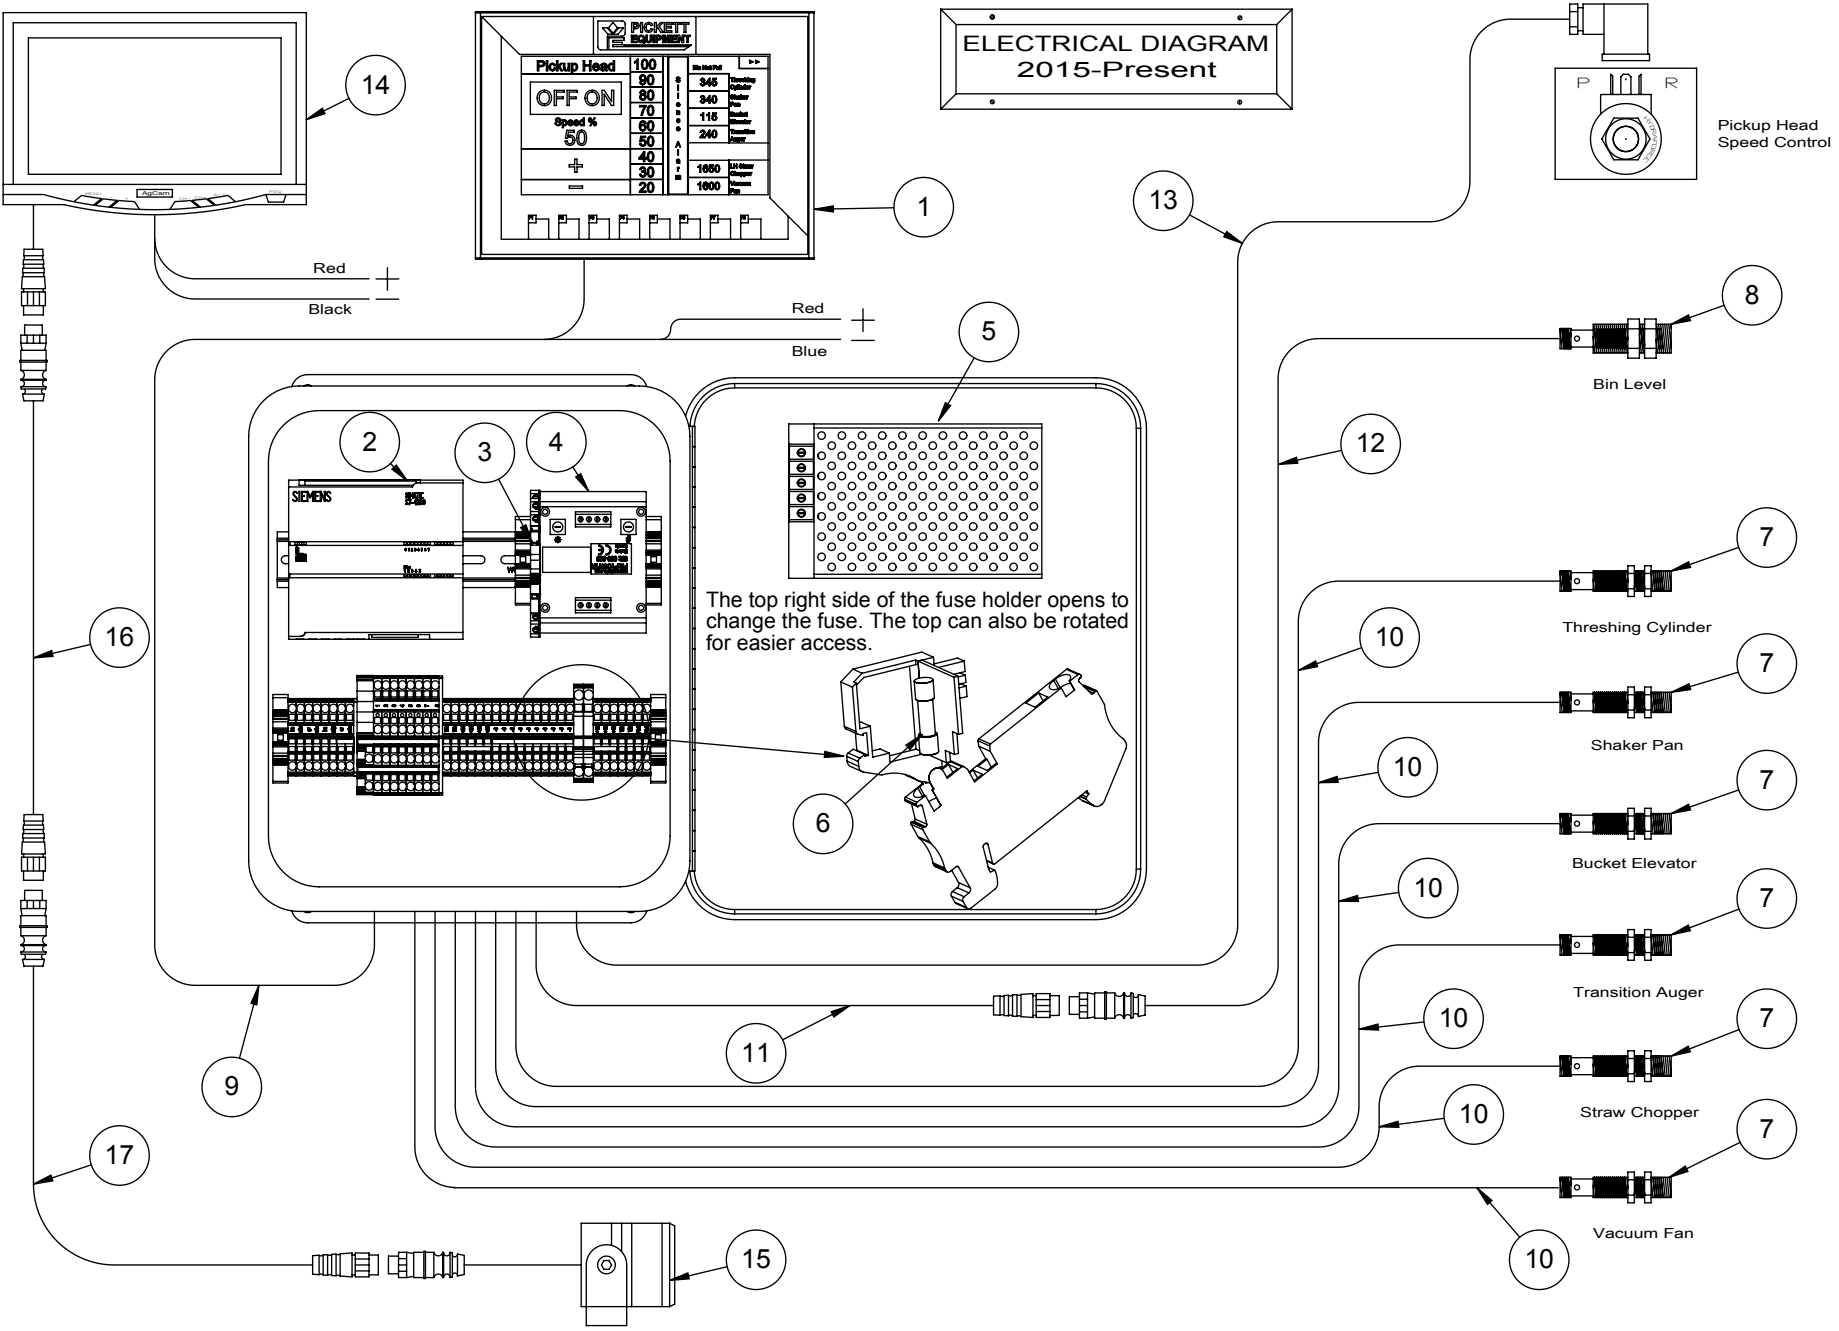

ELECTRICAL DIAGRAM 2015-Present

Pickup Head	100	90	80	70	60	50	40	30	20
Bin Level	346	340	116	240	1080	1000			

The top right side of the fuse holder opens to change the fuse. The top can also be rotated for easier access.