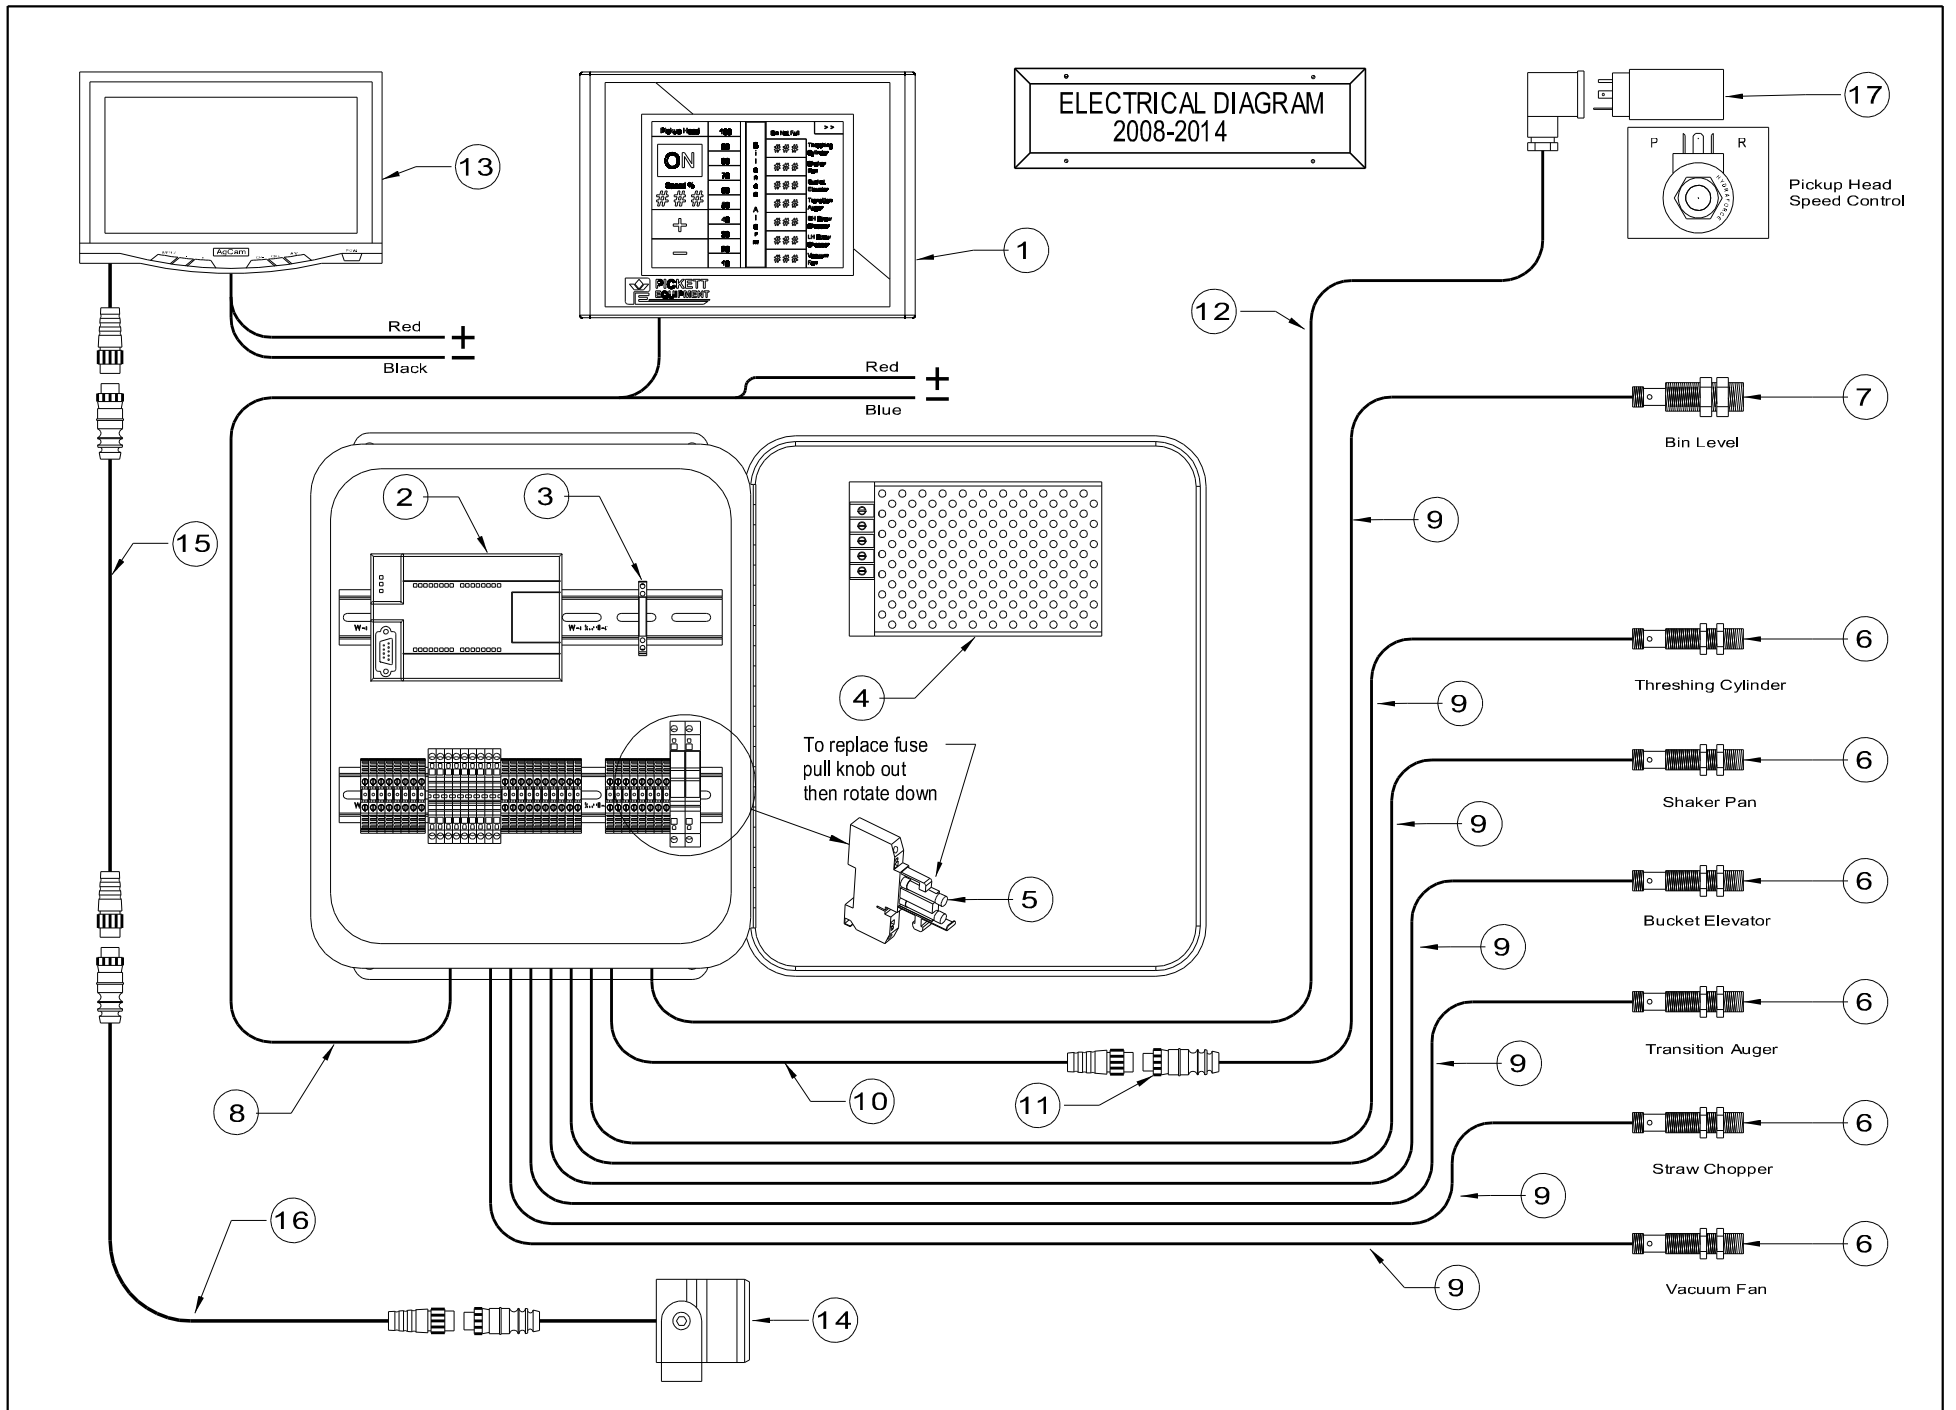

Electrical Systems 2008 - 2014

Parts List

<u>Item No.</u>	<u>Part No.</u>	<u>Description</u>
1.	113050	Touch Screen Monitor (2008 – 2014)
2.	113051	PLC, Monitor (programmable logic controller)(2008 – 2014)
3.	113052	Relay Switch
4.	113053	Power Converter
5.	106083	Fuse, Monitor System (GMA – 15)
6.	113054	Speed Sensor
7.	113055	Bin Level Sensor
8.	113062	Replacement Power/Communication Cord (Yellow)(2008 – 2014)
9.	113060	Replacement Yellow Cords
10.	113068	Replacement Bin Extension Cord
11.	113067	Replacement Field Attachable Cord End for Bin Cord
12.	113069	Replacement Pickup Head Cord
13.	113059	Monitor 7" AgCam
14.	103186	Camera, AgCam (with out cables)
14a.	103164	Camera, AgCam (with cables)
15.	103163	20' Camera Cable, AgCam
16.	103162	60' Camera Cable, AgCam
	103132	Ag cam kit (includes items 13, 14, 15 & 16)
17.	113043	Proportional Valve Driver (2008 – 2014)

The following items are not shown.

113057-C	Complete Monitor System (includes driver card and sprockets)
113056	Replacement Touch Screen Scratch Protective Cover (2008 – 2014)
102203	Box, Touch Screen Enclosure (monitor system)
113058	Touch Screen Wire Harness (inside touch screen enclosure)(2008 – 2014)
105001	4WD Tractors Cable Extension (monitor system)(2008 – 2014)
103192	Cable, AgCam power w/ fuse holder and cigarette lighter adaptor
510773	Camera Mount
510774	Camera Mount Plate
510939	Monitor Swivel Mount
510940	Monitor Mount
510966	Sensor Mount (used on transition auger, elevator & straw chopper)
510967	Sensor Mount (used on vacuum fan & shaker pan)
511150	Sensor Mount (used on threshing cylinder)